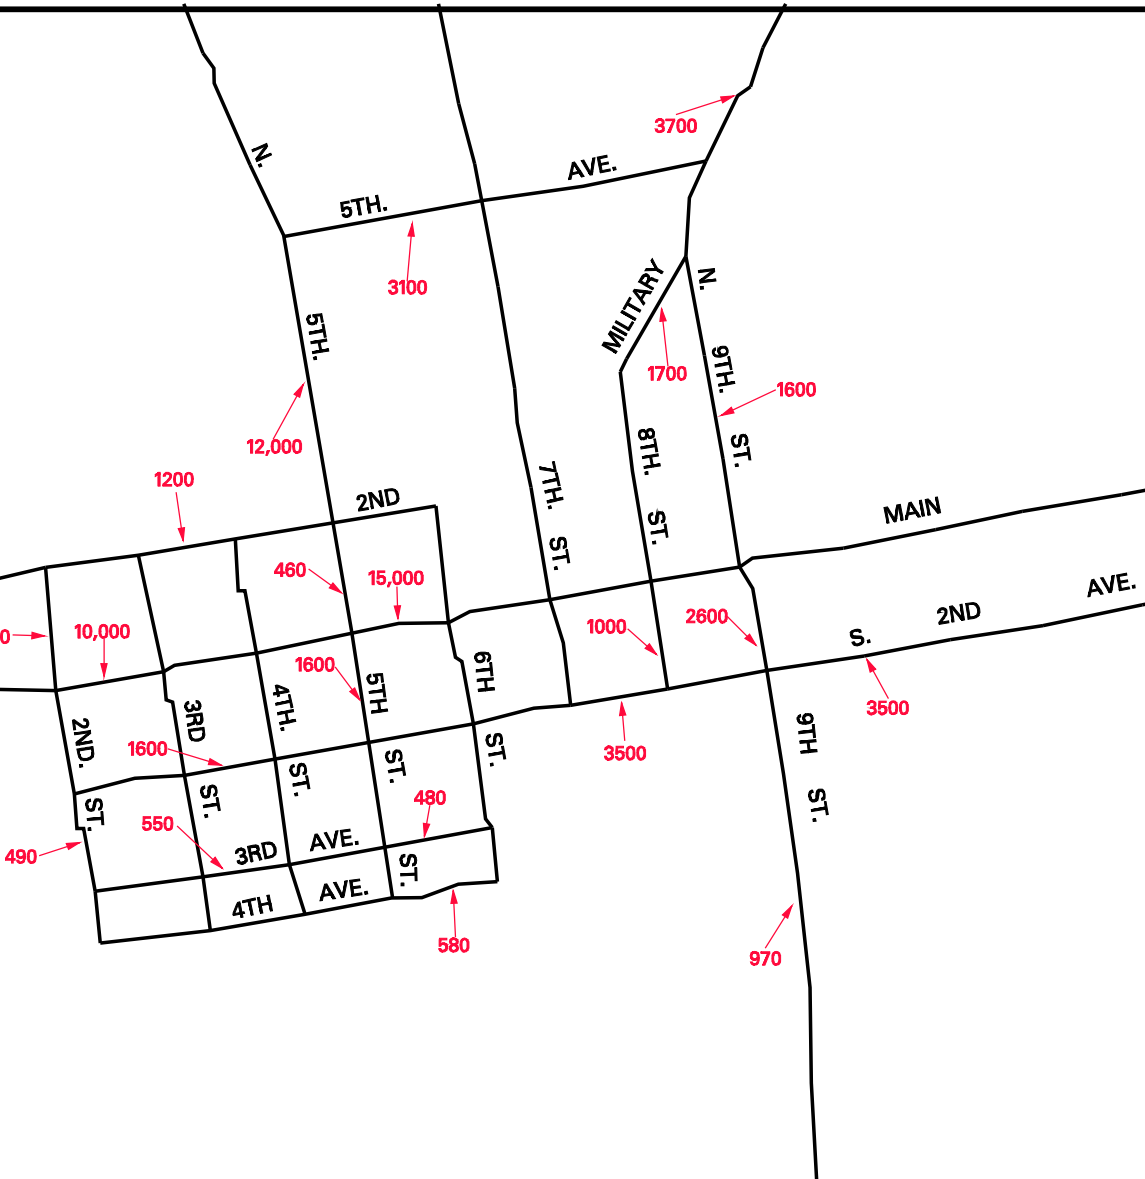

69

2007 AADT
COLUMBUS

Map No.
44 - 1A

TRAFFIC MAP
COLUMBUS
MISSISSIPPI

PREPARED BY
MISSISSIPPI DEPARTMENT OF TRANSPORTATION
PLANNING DIVISION
IN COOPERATION WITH THE
U.S. DEPARTMENT OF TRANSPORTATION
FEDERAL HIGHWAY ADMINISTRATION

THIS MAP WAS COMPUTER GENERATED